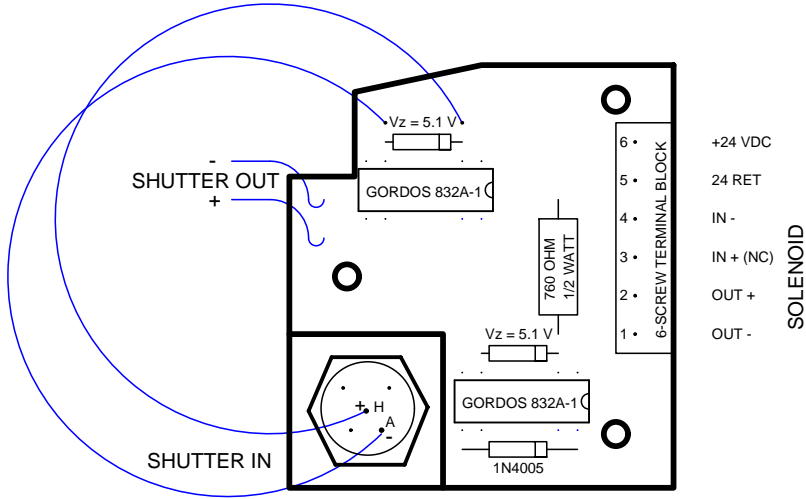

# WIRO Prime Relay Board

Gordos 832A-1 each contact

Max Switching DC	(Watts)	10 *
	(Volts)	200
Max Current DC (A)	Switch	0.5
	Carry	1.5

\* Higher may be switched with reduced life.

WYOMING INFRARED OBSERVATORY