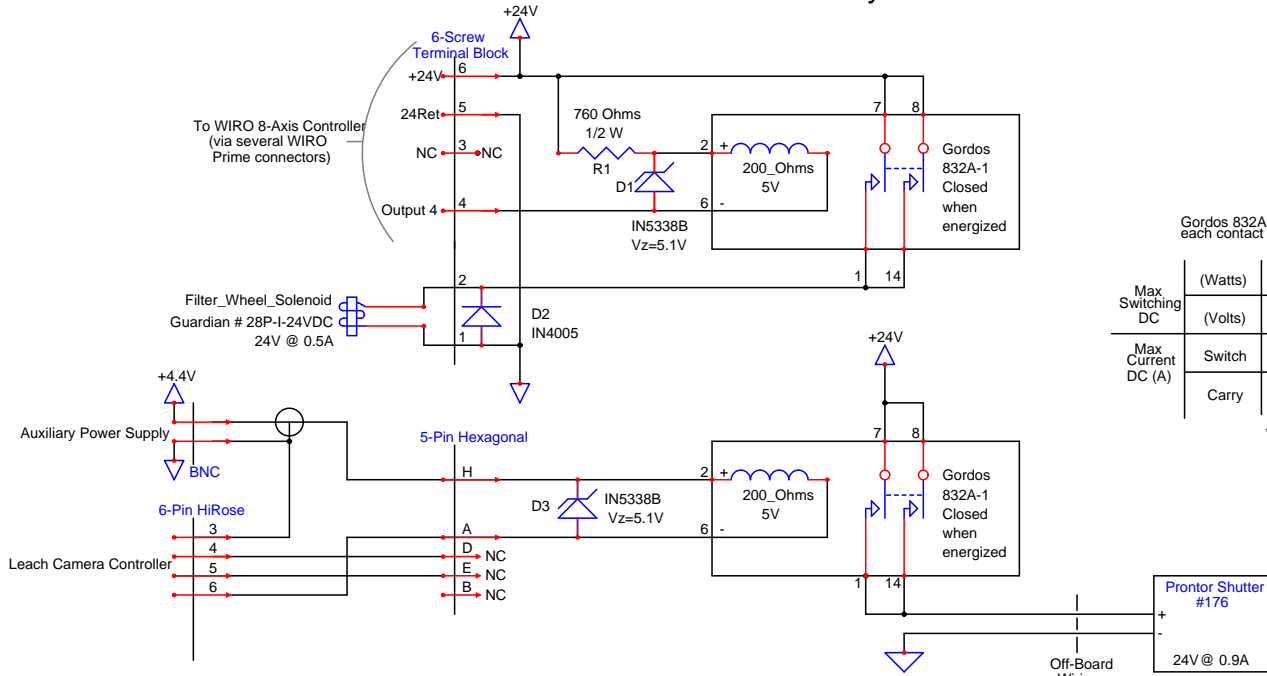

# WIRO Prime Relay Board

Gordos 832A-1 each contact

Max Switching DC	(Watts)	10 *
	(Volts)	200
Max Current DC (A)	Switch	0.5
	Carry	1.5

\* Higher may be switched with reduced life.

WYOMING INFRARED OBSERVATORY

Title: WIRO Prime RELAY BOARD

Project: WIRO Prime File: RelayBoard.sch Page: 1/1

Number: WIROPrime.1 Date: May. 2, 2005, JLS Rev.: 1.0